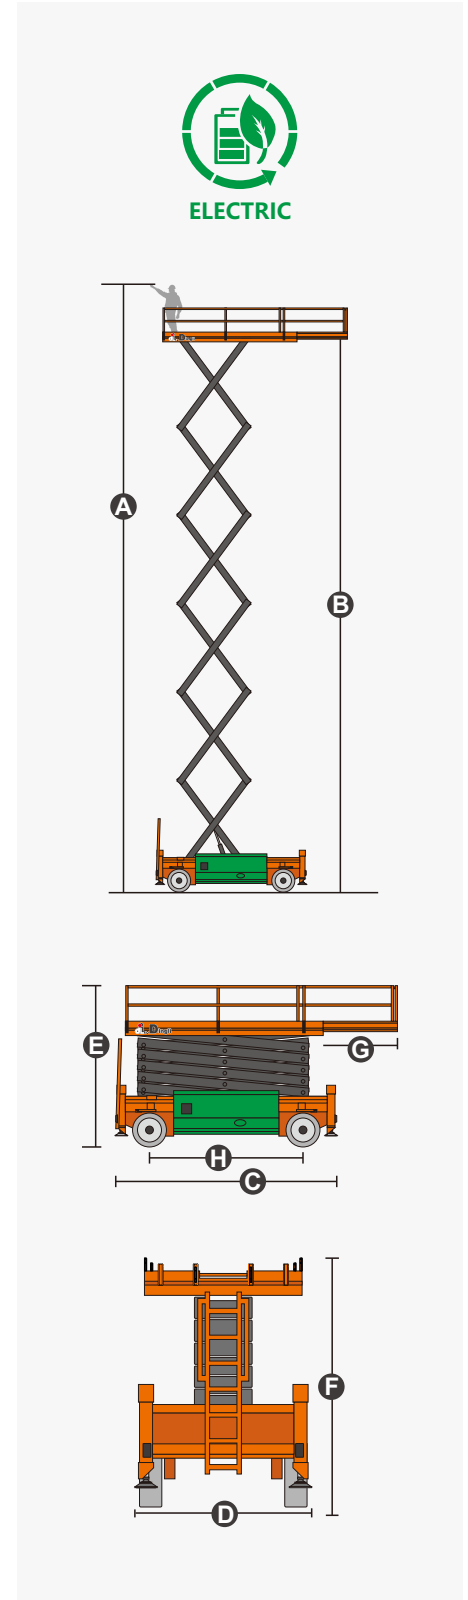

SPECIFICATIONS

Size	Metric	British
Max. Working Height A	19.00m	62ft 4in
Max. Platform Height B	17.00m	55ft 9in
Overall Length C	4.46m	14ft 8in
Overall Width D	2.29m	7ft 6in
Overall Height(Rails Up) E	3.60m	11ft 10in
Overall Height(Rails Down) F	2.75m	9ft
Platform Size(Length×Width)	4.06m×2.00m	13ft 4in×6ft 7in
Platform Extension Size G	2.00m	6ft 7in
Ground Clearance	0.40m	1ft 4in
Wheelbase H	2.85m	9ft 4in
Turning Radius(Inside/Outside)	1.00m/3.20m	3ft 3in/10ft 6in
Tyres	33×12-20	33×12-20

Performance		
S.W.L	680kg	1499lb
S.W.L On Extension	680kg	1499lb
Max. Occupants	4	4
Gradeability	40%	40%
Travel Speed(Stowed)	4.5km/h	2.80mph
Travel Speed(Raised)	0.6km/h	0.37mph
Max. Working Slope	X-2°/Y-3°	X-2°/Y-3°
Up/Down Speed	70/70sec	70/70sec

FEATURES

Standard Items

- Proportional Joystick Controls
- Self-Locking Gates
- Automatic One-Way Platform Extension Deck
- Four-Wheel Drive
- Four-Wheel Steering
- Automatic Braking System
- Self-Weight Lowering System
- Tubing Explosion-Proof System
- Onboard Fault Diagnostic System
- Tilt Alarm
- Motion Alarm
- Horn
- Hour Meter
- Charging Protection System
- Flashing LED Beacon
- Foldable Guard Rails
- Drive Enable
- Charging Indicator
- Manual Brake Release
- Lanyard Attachment Point
- Tie-Down And Lifting Points
- Automatic Leveling Hydraulic Outriggers
- Emergency Pump
- Emergency Stop Button
- Platform Load Sense System
- Drivable At Full Height